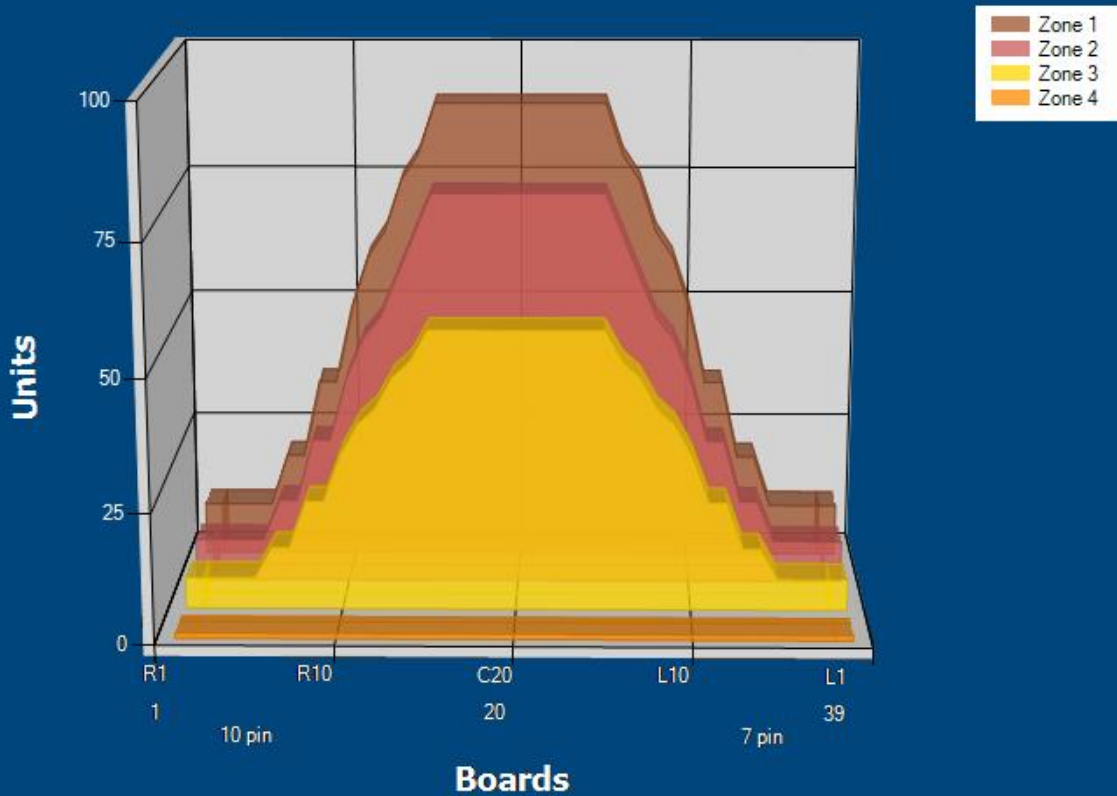

DEST2019

Conditioner:
Cleaner:

Zone Configuration

Cleaner Transition

Mode: Clean and Condition
 Speed: Quick Clean
 Start Cleaner Spray: 0 Feet
 Start Squeegee: 0 Feet
 Start Conditioning: 6 Inches
 Split Pattern: No

Zone 1	Avg	Ratio	Zone 2	Avg	Ratio
Left	14.0	6.4 : 1	Left	11.2	6.8 : 1
Right	14.0	6.4 : 1	Right	11.2	6.8 : 1
Center	90.0		Center	76.0	
Zone 3	Avg	Ratio	Zone 4	Avg	Ratio
Left	8.4	6.4 : 1	Left	1.0	1.0 : 1
Right	8.4	6.4 : 1	Right	1.0	1.0 : 1
Center	54.0		Center	1.0	