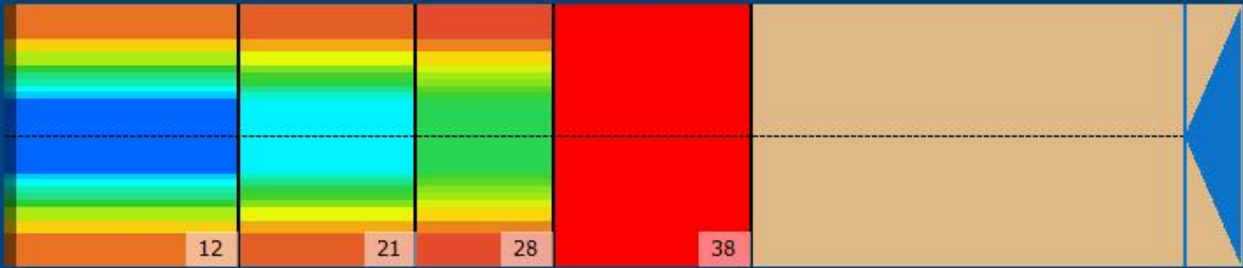

DEST2019

Conditioner:
Cleaner:

Zone Configuration

Cleaner Transition

Mode: Clean and Condition
 Speed: Quick Clean
 Start Cleaner Spray: 0 Feet
 Start Squeegee: 0 Feet
 Start Conditioning: 6 Inches
 Split Pattern: No

Zone 1	Avg	Ratio	Zone 2	Avg	Ratio
Left	14.0	6.4 : 1	Left	11.2	6.8 : 1
Right	14.0	6.4 : 1	Right	11.2	6.8 : 1
Center	90.0		Center	76.0	
Zone 3	Avg	Ratio	Zone 4	Avg	Ratio
Left	8.4	6.4 : 1	Left	1.0	1.0 : 1
Right	8.4	6.4 : 1	Right	1.0	1.0 : 1
Center	54.0		Center	1.0	