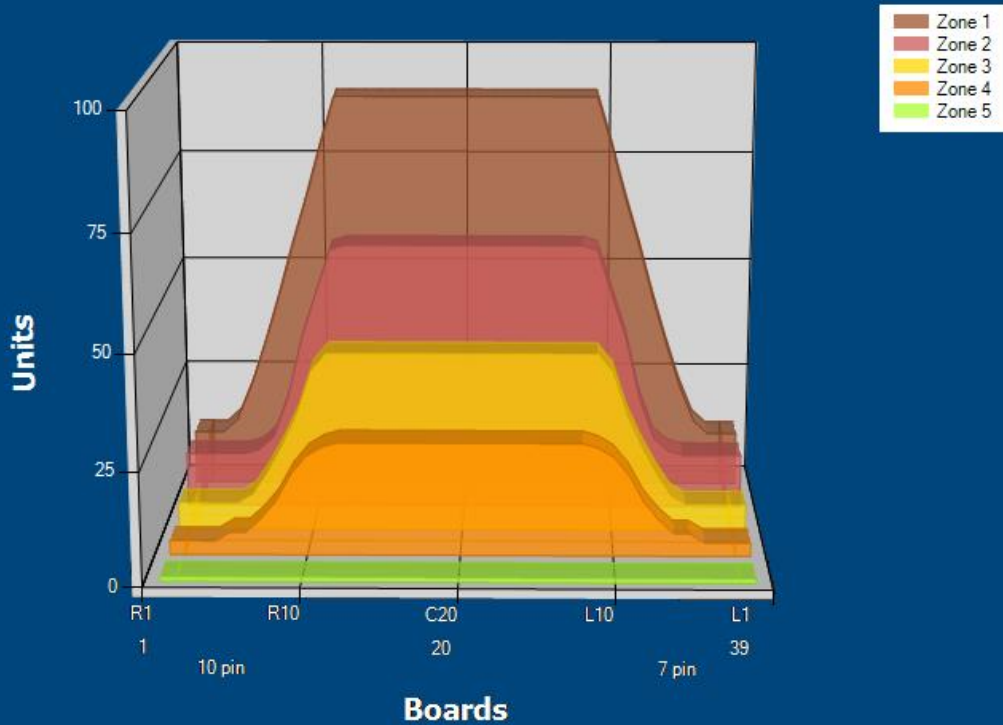

HAX2018

Conditioner:
Cleaner:

Zone Configuration

Cleaner Transition

Mode: Clean and Condition

Speed: Max Clean

Start Cleaner Spray: 0 Feet

Start Squeegee: 0 Feet

Start Conditioning: 6 Inches

Split Pattern: No

Zone 1	Avg	Ratio	Zone 2	Avg	Ratio
Left	25.4	3.5 : 1	Left	13.0	4.6 : 1
Right	25.4	3.5 : 1	Right	13.0	4.6 : 1
Center	90.0		Center	60.0	

Zone 3	Avg	Ratio	Zone 4	Avg	Ratio
Left	7.8	5.1 : 1	Left	4.8	5.2 : 1
Right	7.8	5.1 : 1	Right	4.8	5.2 : 1
Center	40.0		Center	25.0	

Zone 5	Avg	Ratio
Left	1.0	1.0 : 1
Right	1.0	1.0 : 1
Center	1.0	