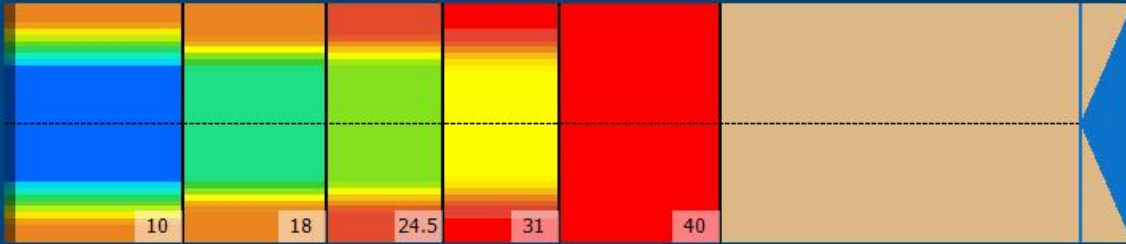

HAX2018

Conditioner:
Cleaner:

Zone Configuration

Cleaner Transition

Mode: Clean and Condition

Speed: Max Clean

Start Cleaner Spray: 0 Feet

Start Squeegee: 0 Feet

Start Conditioning: 6 Inches

Split Pattern: No

Zone 1	Avg	Ratio	Zone 2	Avg	Ratio
Left	25.4	3.5 : 1	Left	13.0	4.6 : 1
Right	25.4	3.5 : 1	Right	13.0	4.6 : 1
Center	90.0		Center	60.0	

Zone 3	Avg	Ratio	Zone 4	Avg	Ratio
Left	7.8	5.1 : 1	Left	4.8	5.2 : 1
Right	7.8	5.1 : 1	Right	4.8	5.2 : 1
Center	40.0		Center	25.0	

Zone 5	Avg	Ratio
Left	1.0	1.0 : 1
Right	1.0	1.0 : 1
Center	1.0	