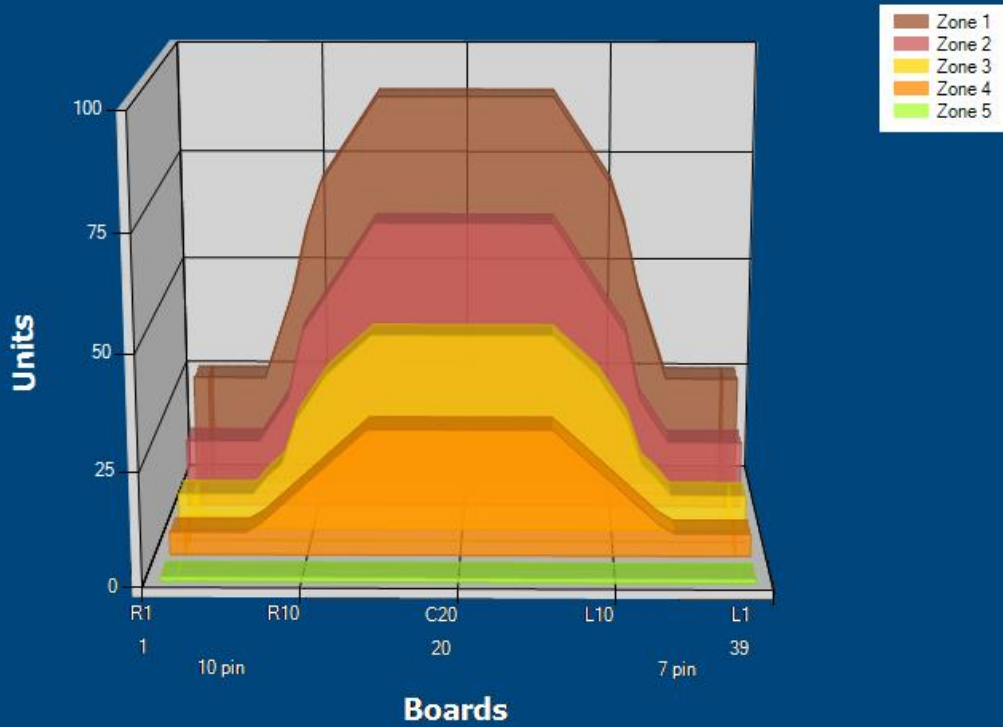

# 2017HANKO39

Conditioner:  
Cleaner:

## Zone Configuration

Cleaner Transition

Mode: Clean and Condition

Speed: Max Clean

Start Cleaner Spray: 0 Feet

Start Squeegee: 0 Feet

Start Conditioning: 6 Inches

Split Pattern: No

Zone 1	Avg	Ratio	Zone 2	Avg	Ratio
Left	27.0	3.3 : 1	Left	16.0	4.1 : 1
Right	27.0	3.3 : 1	Right	16.0	4.1 : 1
Center	90.0		Center	65.0	

Zone 3	Avg	Ratio	Zone 4	Avg	Ratio
Left	8.8	5.0 : 1	Left	5.4	5.2 : 1
Right	8.8	5.0 : 1	Right	5.4	5.2 : 1
Center	44.0		Center	28.0	

Zone 5	Avg	Ratio
Left	1.0	1.0 : 1
Right	1.0	1.0 : 1
Center	1.0	