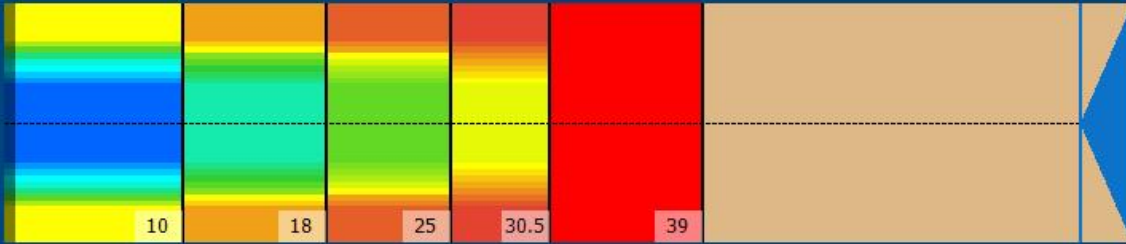

## Zone Configuration

Cleaner Transition

Mode: Clean and Condition

Speed: Max Clean

Start Cleaner Spray: 0 Feet

Start Squeegee: 0 Feet

Start Conditioning: 6 Inches

Split Pattern: No

Zone 1	Avg	Ratio	Zone 2	Avg	Ratio
Left	27.0	3.3 : 1	Left	16.0	4.1 : 1
Right	27.0	3.3 : 1	Right	16.0	4.1 : 1
Center	90.0		Center	65.0	

Zone 3	Avg	Ratio	Zone 4	Avg	Ratio
Left	8.8	5.0 : 1	Left	5.4	5.2 : 1
Right	8.8	5.0 : 1	Right	5.4	5.2 : 1
Center	44.0		Center	28.0	

Zone 5	Avg	Ratio
Left	1.0	1.0 : 1
Right	1.0	1.0 : 1
Center	1.0	