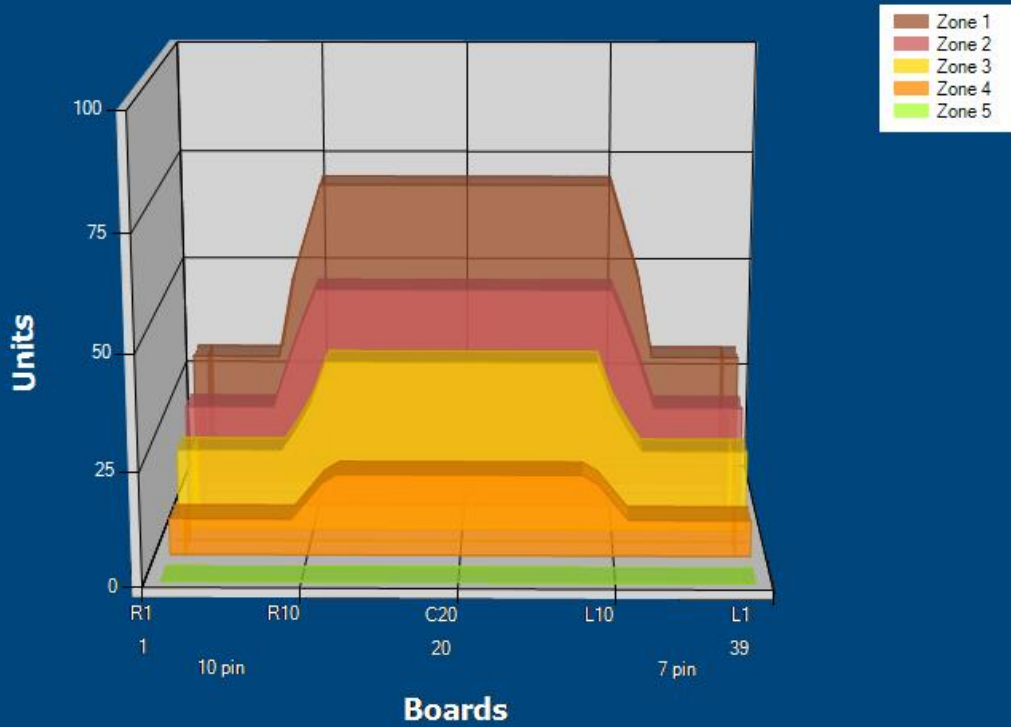

HAHY2018

Conditioner:
Cleaner:

Zone Configuration

Cleaner Transition

Mode: Clean and Condition
 Speed: Max Clean
 Start Cleaner Spray: 0 Feet
 Start Squeegee: 0 Feet
 Start Conditioning: 6 Inches
 Split Pattern: No

Zone 1	Avg	Ratio	Zone 2	Avg	Ratio
Left	30.0	2.3 : 1	Left	23.0	2.2 : 1
Right	30.0	2.3 : 1	Right	23.0	2.2 : 1
Center	70.0		Center	50.0	

Zone 3	Avg	Ratio	Zone 4	Avg	Ratio
Left	18.0	2.1 : 1	Left	8.0	2.3 : 1
Right	18.0	2.1 : 1	Right	8.0	2.3 : 1
Center	38.0		Center	18.0	

Zone 5	Avg	Ratio
Left	0.0	1.0 : 1
Right	0.0	1.0 : 1
Center	0.0	