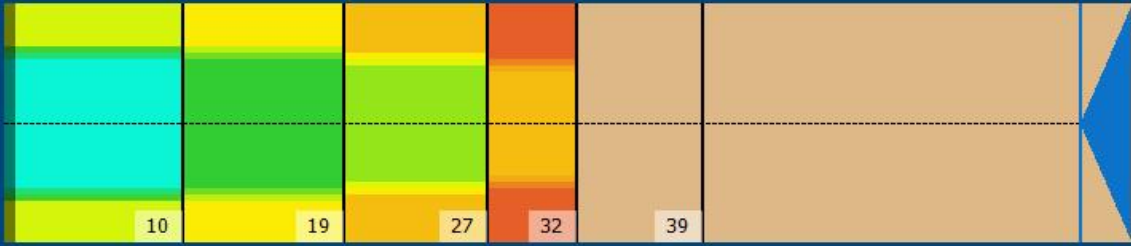

HAHY2018

Conditioner:
Cleaner:

Zone Configuration

Cleaner Transition

Mode: Clean and Condition
 Speed: Max Clean
 Start Cleaner Spray: 0 Feet
 Start Squeegee: 0 Feet
 Start Conditioning: 6 Inches
 Split Pattern: No

Zone 1	Avg	Ratio	Zone 2	Avg	Ratio
Left	30.0	2.3 : 1	Left	23.0	2.2 : 1
Right	30.0	2.3 : 1	Right	23.0	2.2 : 1
Center	70.0		Center	50.0	

Zone 3	Avg	Ratio	Zone 4	Avg	Ratio
Left	18.0	2.1 : 1	Left	8.0	2.3 : 1
Right	18.0	2.1 : 1	Right	8.0	2.3 : 1
Center	38.0		Center	18.0	

Zone 5	Avg	Ratio
Left	0.0	1.0 : 1
Right	0.0	1.0 : 1
Center	0.0	