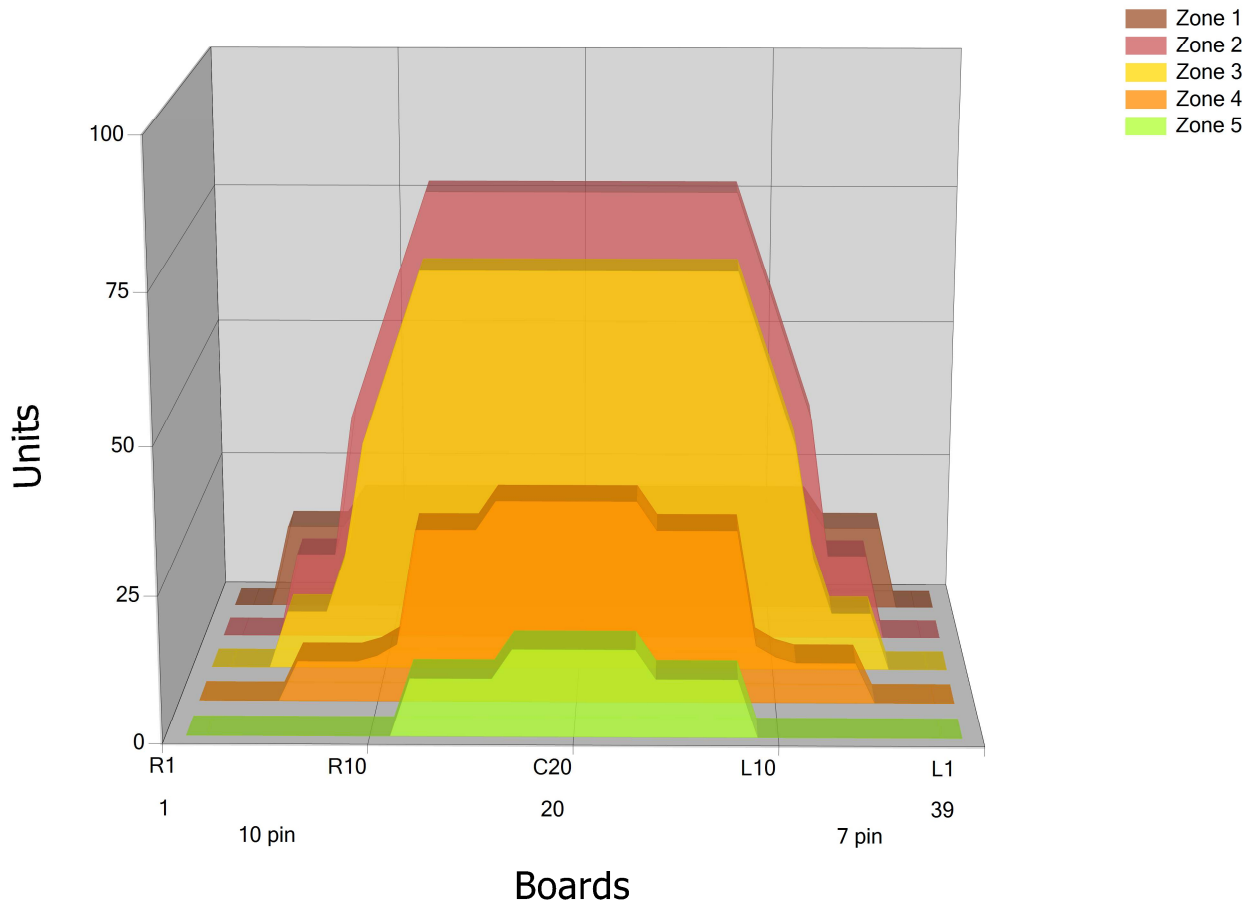

HAHY2025

Conditioner:

Cleaner:

Zone Configuration

Cleaner Transition

Volume: 18.62

Mode: Clean and Condition

Speed: Max Clean

Start Cleaner Spray: 0 feet

Start Squeegee: 0 feet

Start Conditioning: 6 Inches

Split Pattern: No

| | | | | | | | | | | | |
|--------|-------|----------|--------|-------|----------|--------|-------|-----------|--------|-------|-----------|
| Zone 1 | Avg | Ratio | Zone 2 | Avg | Ratio | Zone 3 | Avg | Ratio | Zone 4 | Avg | Ratio |
| Left | 12.00 | 1.67 : 1 | Left | 9.00 | 8.89 : 1 | Left | 6.00 | 11.67 : 1 | Left | 2.80 | 12.50 : 1 |
| Right | 12.00 | 1.67 : 1 | Right | 9.00 | 8.89 : 1 | Right | 6.00 | 11.67 : 1 | Right | 2.80 | 12.50 : 1 |
| Center | 20.00 | | Center | 80.00 | | Center | 70.00 | | Center | 35.00 | |
| Zone 5 | Avg | Ratio | | | | | | | | | |
| Left | 0.00 | ? | | | | | | | | | |
| Right | 0.00 | ? | | | | | | | | | |
| Center | 15.00 | | | | | | | | | | |

Volume by Board