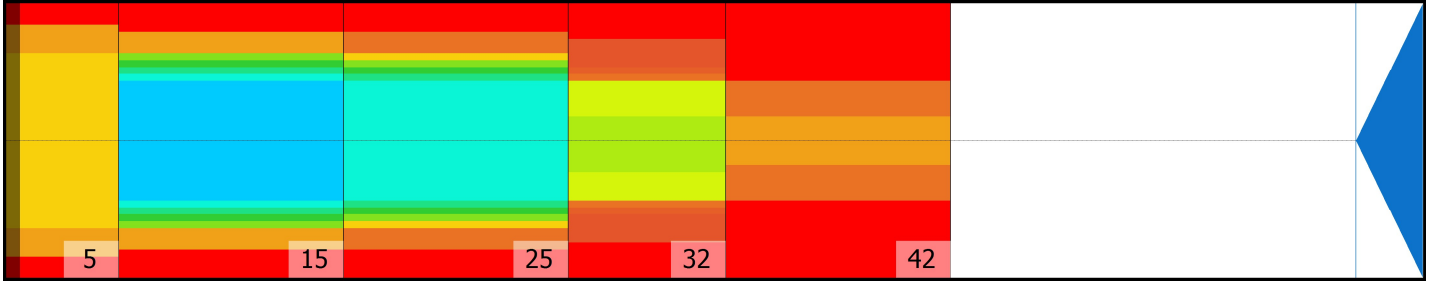

HAHY2025

Conditioner:

Cleaner:

Zone Configuration

Cleaner Transition

Volume: 18.62

Mode: Clean and Condition

Speed: Max Clean

Start Cleaner Spray: 0 feet

Start Squeegee: 0 feet

Start Conditioning: 6 Inches

Split Pattern: No

| | | | | | | | | | | | |
|--------|-------|----------|--------|-------|----------|--------|-------|-----------|--------|-------|-----------|
| Zone 1 | Avg | Ratio | Zone 2 | Avg | Ratio | Zone 3 | Avg | Ratio | Zone 4 | Avg | Ratio |
| Left | 12.00 | 1.67 : 1 | Left | 9.00 | 8.89 : 1 | Left | 6.00 | 11.67 : 1 | Left | 2.80 | 12.50 : 1 |
| Right | 12.00 | 1.67 : 1 | Right | 9.00 | 8.89 : 1 | Right | 6.00 | 11.67 : 1 | Right | 2.80 | 12.50 : 1 |
| Center | 20.00 | | Center | 80.00 | | Center | 70.00 | | Center | 35.00 | |
| Zone 5 | Avg | Ratio | | | | | | | | | |
| Left | 0.00 | ? | | | | | | | | | |
| Right | 0.00 | ? | | | | | | | | | |
| Center | 15.00 | | | | | | | | | | |